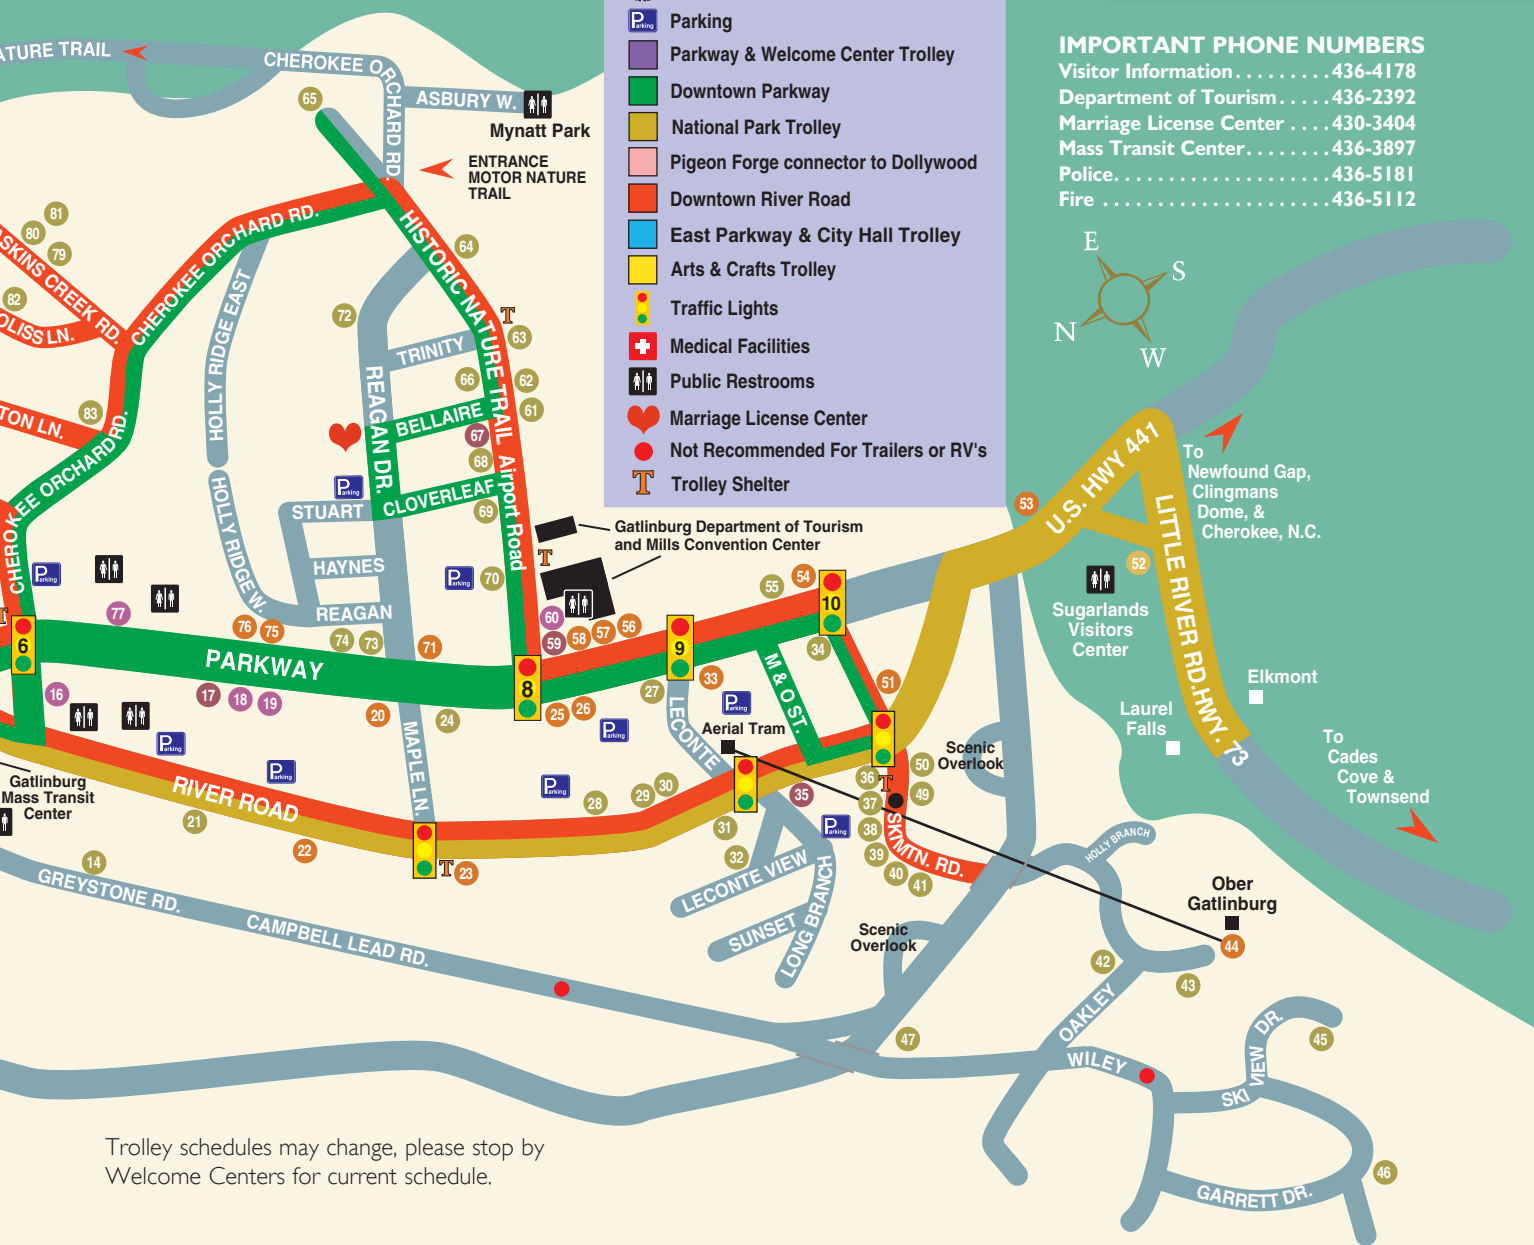

**WEDDING SERVICES**

About You Salon & Day Spa	120	31
Ripley's Aquarium of the Smokies	15	31

**BED & BREAKFAST/INN/LODGE**

Foxtrot Bed & Breakfast	46	33
Gatlinburg Castle	14	33

**CAMPGROUND**

Camping In the Smokies	97	33
------------------------	----	----

**CONDOS**

Gatlinburg Summit Condominiums	45	33
Highlands Condominiums	47	34
Holiday Inn Club Vacations	61	34
Mountain Vista Luxury Rentals	82	35
Oak Leaf at Gatlinburg Chateau	86	35
Park Place Condominiums	50	35

### LEGEND

- Official Visitor Information and Welcome Centers
- Parking
- Parkway & Welcome Center Trolley
- Downtown Parkway
- National Park Trolley
- Pigeon Forge connector to Dollywood
- Downtown River Road
- East Parkway & City Hall Trolley
- Arts & Crafts Trolley
- Traffic Lights
- Medical Facilities
- Public Restrooms
- Marriage License Center
- Not Recommended For Trailers or RV's
- Trolley Shelter